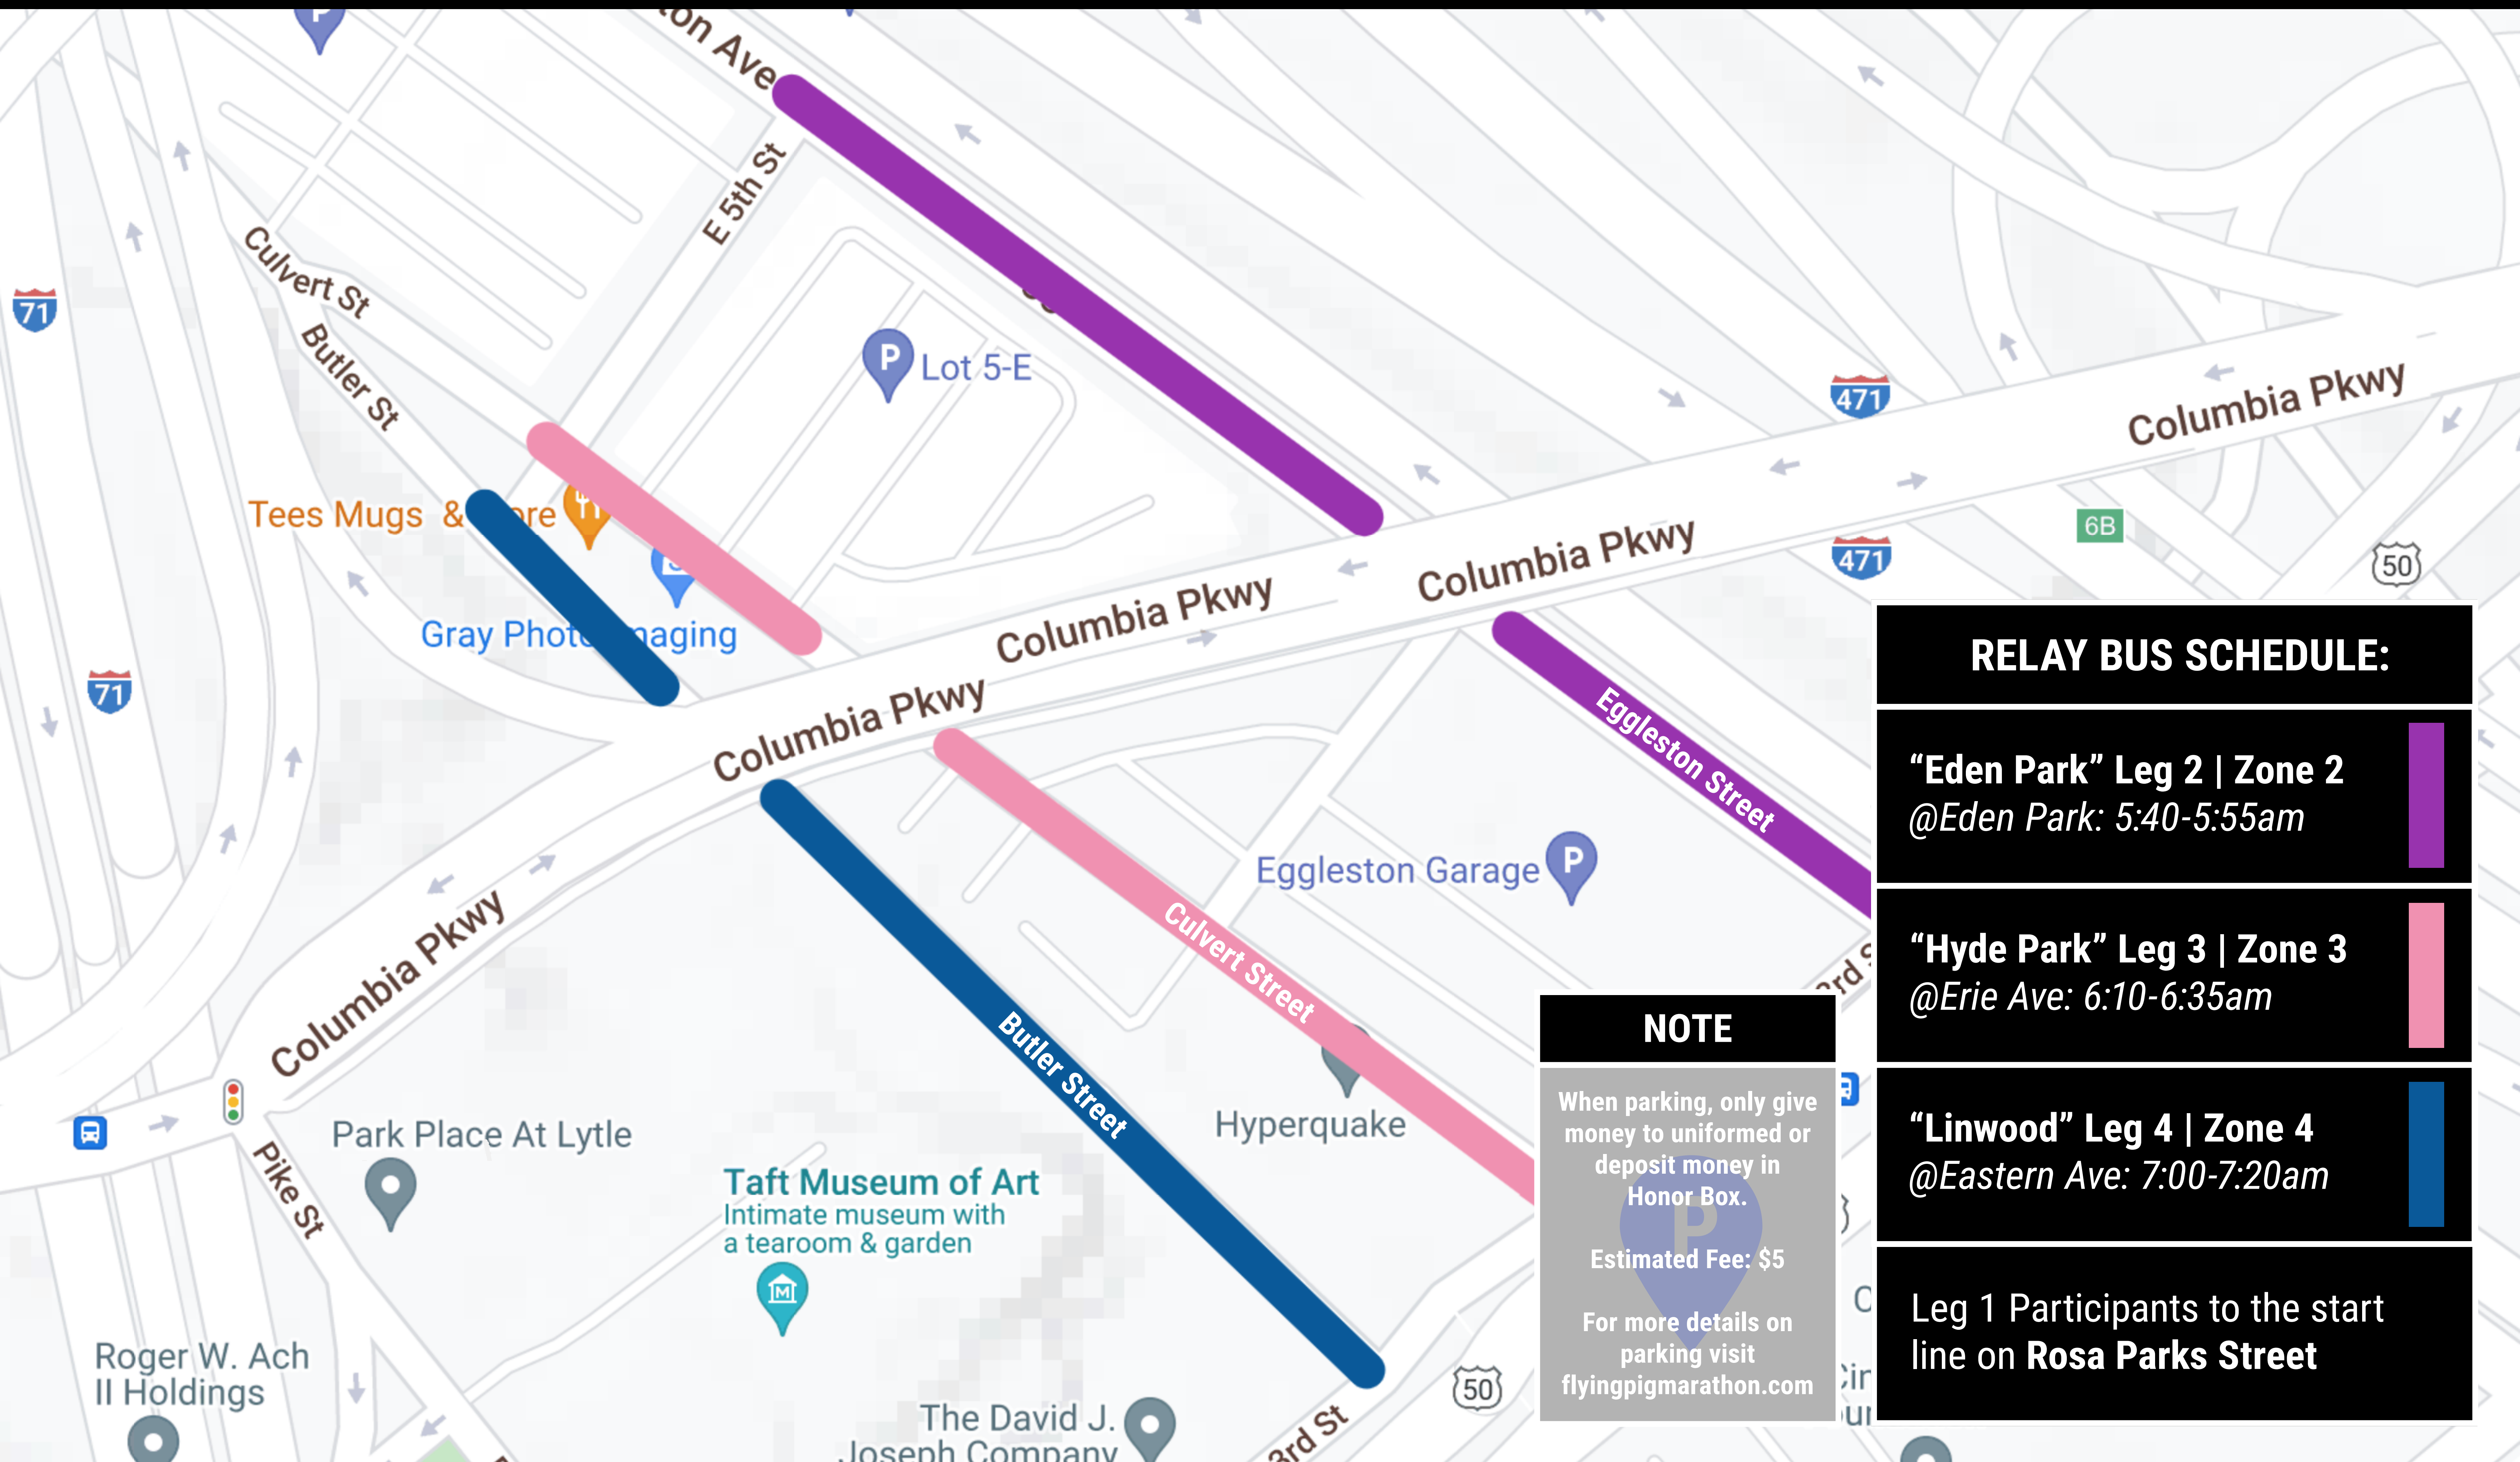

RELAY PARKING & BUS DEPARTURE

RELAY BUS SCHEDULE:

“Eden Park” Leg 2 | Zone 2
@Eden Park: 5:40-5:55am

“Hyde Park” Leg 3 | Zone 3
@Erie Ave: 6:10-6:35am

“Linwood” Leg 4 | Zone 4
@Eastern Ave: 7:00-7:20am

Leg 1 Participants to the start line on **Rosa Parks Street**

NOTE

When parking, only give money to uniformed or deposit money in Honor Box.

Estimated Fee: \$5

For more details on parking visit flyingpigmarathon.com